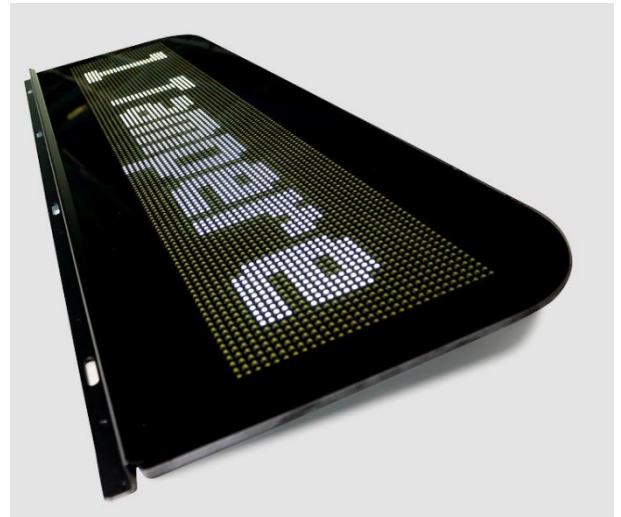

SLIM LED DISPLAY DAVED 75x30-6

LED DISPLAYS FOR INSIDE AND OUTSIDE WALLS

The LED displays are designed for indoor and outdoor applications showing passenger information with the best visibility in all lighting conditions.

Displays are automatically controlled from passenger information system.

BENEFITS OF STATE-OF-THE-ART DESIGN

- Anti-frost silicon design (no heating required)
- Ultra thin design
- High brightness
- Easy mounting
- Long economic working life
- Customized for special applications

As an example, a LED display for the Tampere City Transit is shown in the picture above.

The display sizes can be customized according to the requirements.

TECHNICAL INFORMATION

Type	SIDE DISPLAY, DAVED75x30-6-SLIM
Resolution	75 x 30 dots, 6 mm pitch
MTBF	>100 000 h
Dimensions	639 x 264 x 47 mm
Interfaces	Ethernet + 24 Vdc
Certificate	EN 50155

FEATURES

- Automated brightness control
- Train route identifier and destination station are presented.